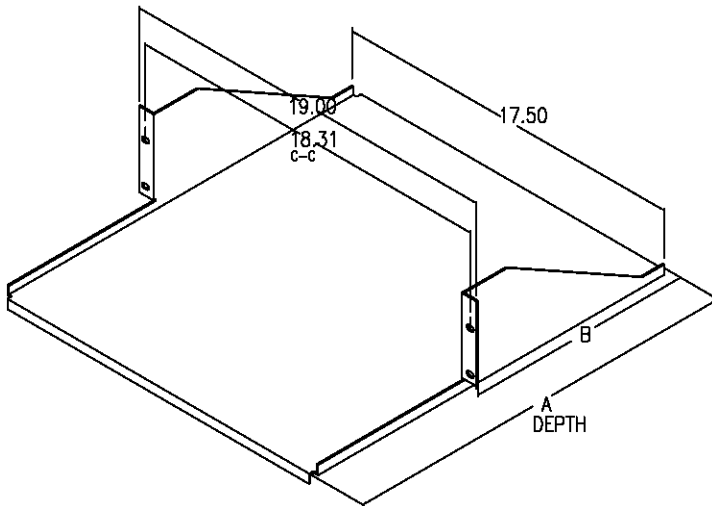

Shelves

D-4457 2U Clip on Rack Shelf

D-4457 Clip on Shelf with black powder coat finish. Shelf is designed to clip on any standard EIA versatile mounting rail.

Can be used as a temporary keyboard, laptop, instrument or tool tray.

Shelf folds away to 19" x 13" x 1" for storage or carrying.

Finish: Semi-gloss black

D-4458 Fixed Relay Rack Shelf

D-4458 Fixed Relay Rack Shelf is designed to fit 19" open relay racks. Heavy duty 14-gauge steel construction.

Finish: Cloud white powder coat paint

Catalog Number	A	B
D-4458-20	20.0	11.50
D-4458-24	24.0	13.50
D-4458-30	30.0	16.50

D-4460 Relay Rack Shelf

D-4460 Fixed Relay Rack Shelf is designed to fit 19" open relay racks - adjustable mounting brackets are included.