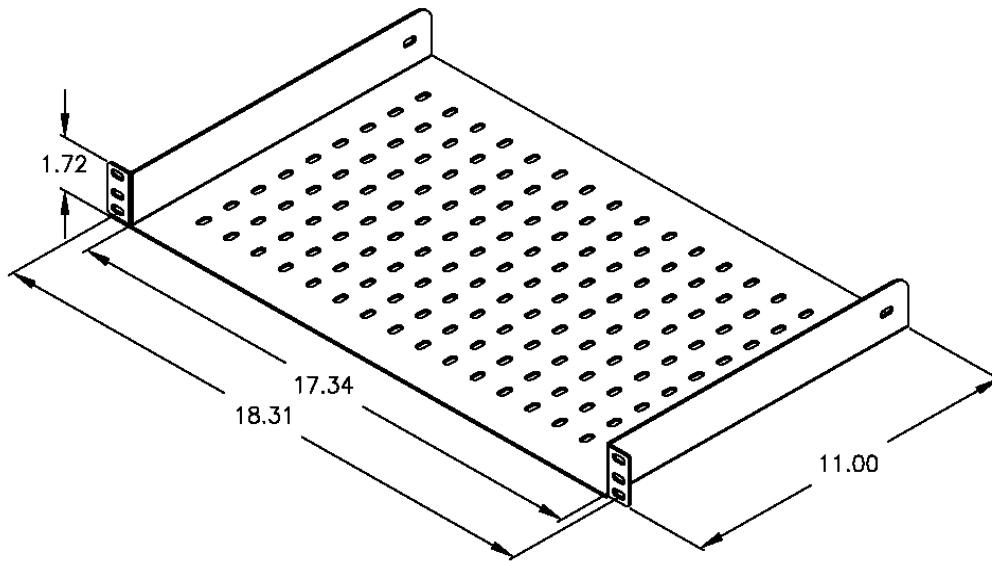

Shelves

D-4455 1U All In One Shelf

D-4455 all-in-one shelf mounts equipment on the inside or the outside of standard 19" enclosures and racks. Rugged 14-gauge steel construction.

Perforated to help keep equipment cool.

Finish: Semi-gloss black

D-4456 2U All In One Shelf

D-4456 all-in-one shelf mounts equipment on the inside or the outside of standard 19" enclosures and racks. Rugged 14-gauge steel construction.

Perforated to help keep equipment cool.