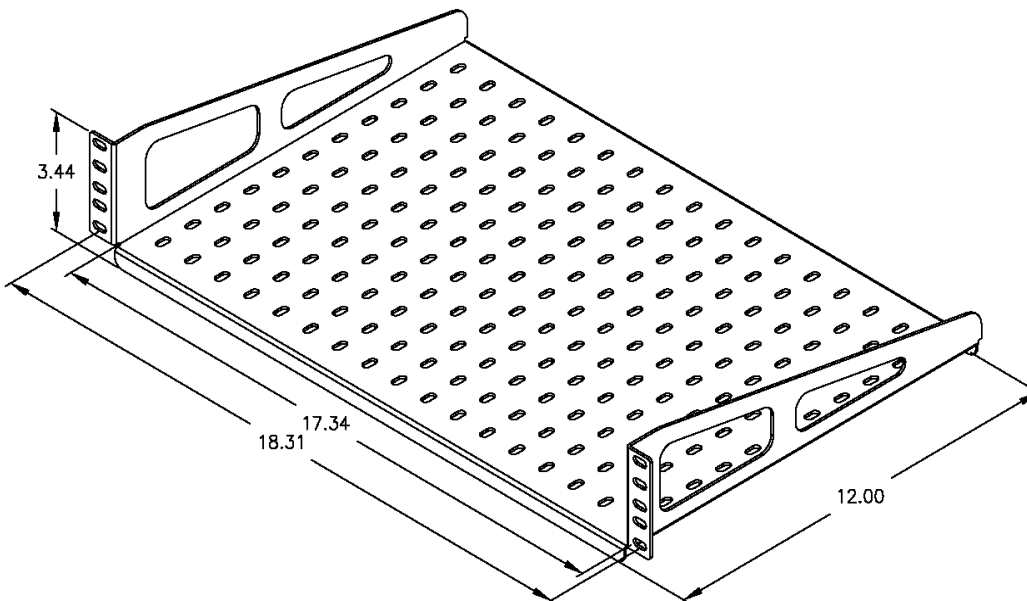

Shelves

D-4455 1U All In One Shelf

D-4455 all-in-one shelf mounts equipment on the inside or the outside of standard 19" enclosures and racks. Rugged 14-gauge steel construction.

Perforated to help keep equipment cool.

Finish: Semi-gloss black

D-4456 2U All In One Shelf

D-4456 all-in-one shelf mounts equipment on the inside or the outside of standard 19" enclosures and racks. Rugged 14-gauge steel construction.

Perforated to help keep equipment cool.